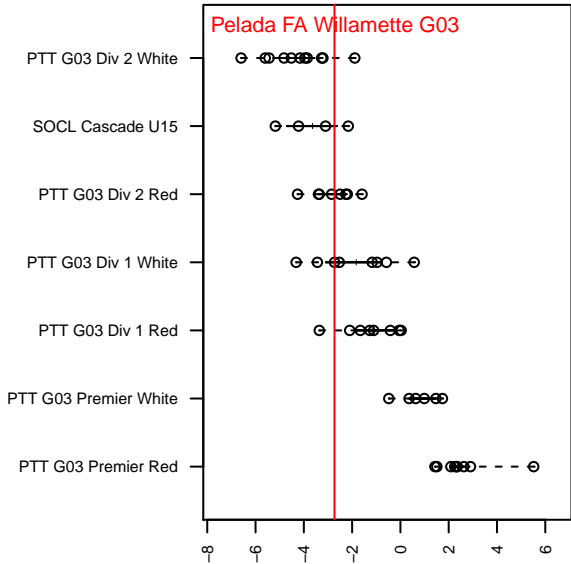

Pelada FA Willamette G03

, OR
 G03 total strength=924
 attack=2.32 defense=1.02
 fall league = PTT G03 Div 1 White
 spr league = Spr OYS G03 Div 1 White

alt names used:
 PFA 03G Willamette
 PFA Willamette
 PFA 03G Willamette

Venues played:
 2016 Mt Hood Challenge U14 Silver
 2016 PTT G03 Division 1 White
 2016 Spr OYS G03 Division 1 White

Pelada FA Willamette G03
 Dots are actual minus expected GF (blue circles) and GA (red triangles).
 Blue line is smoothed change in attack strength. Red is smoothed change in defense strength.

**attack and defense variance (black dot)
relative to other teams
and top 10 in region**

**attack and defense rating
relative to others at age
and all opponents in last 13 months**

Performance relative to 13 month average